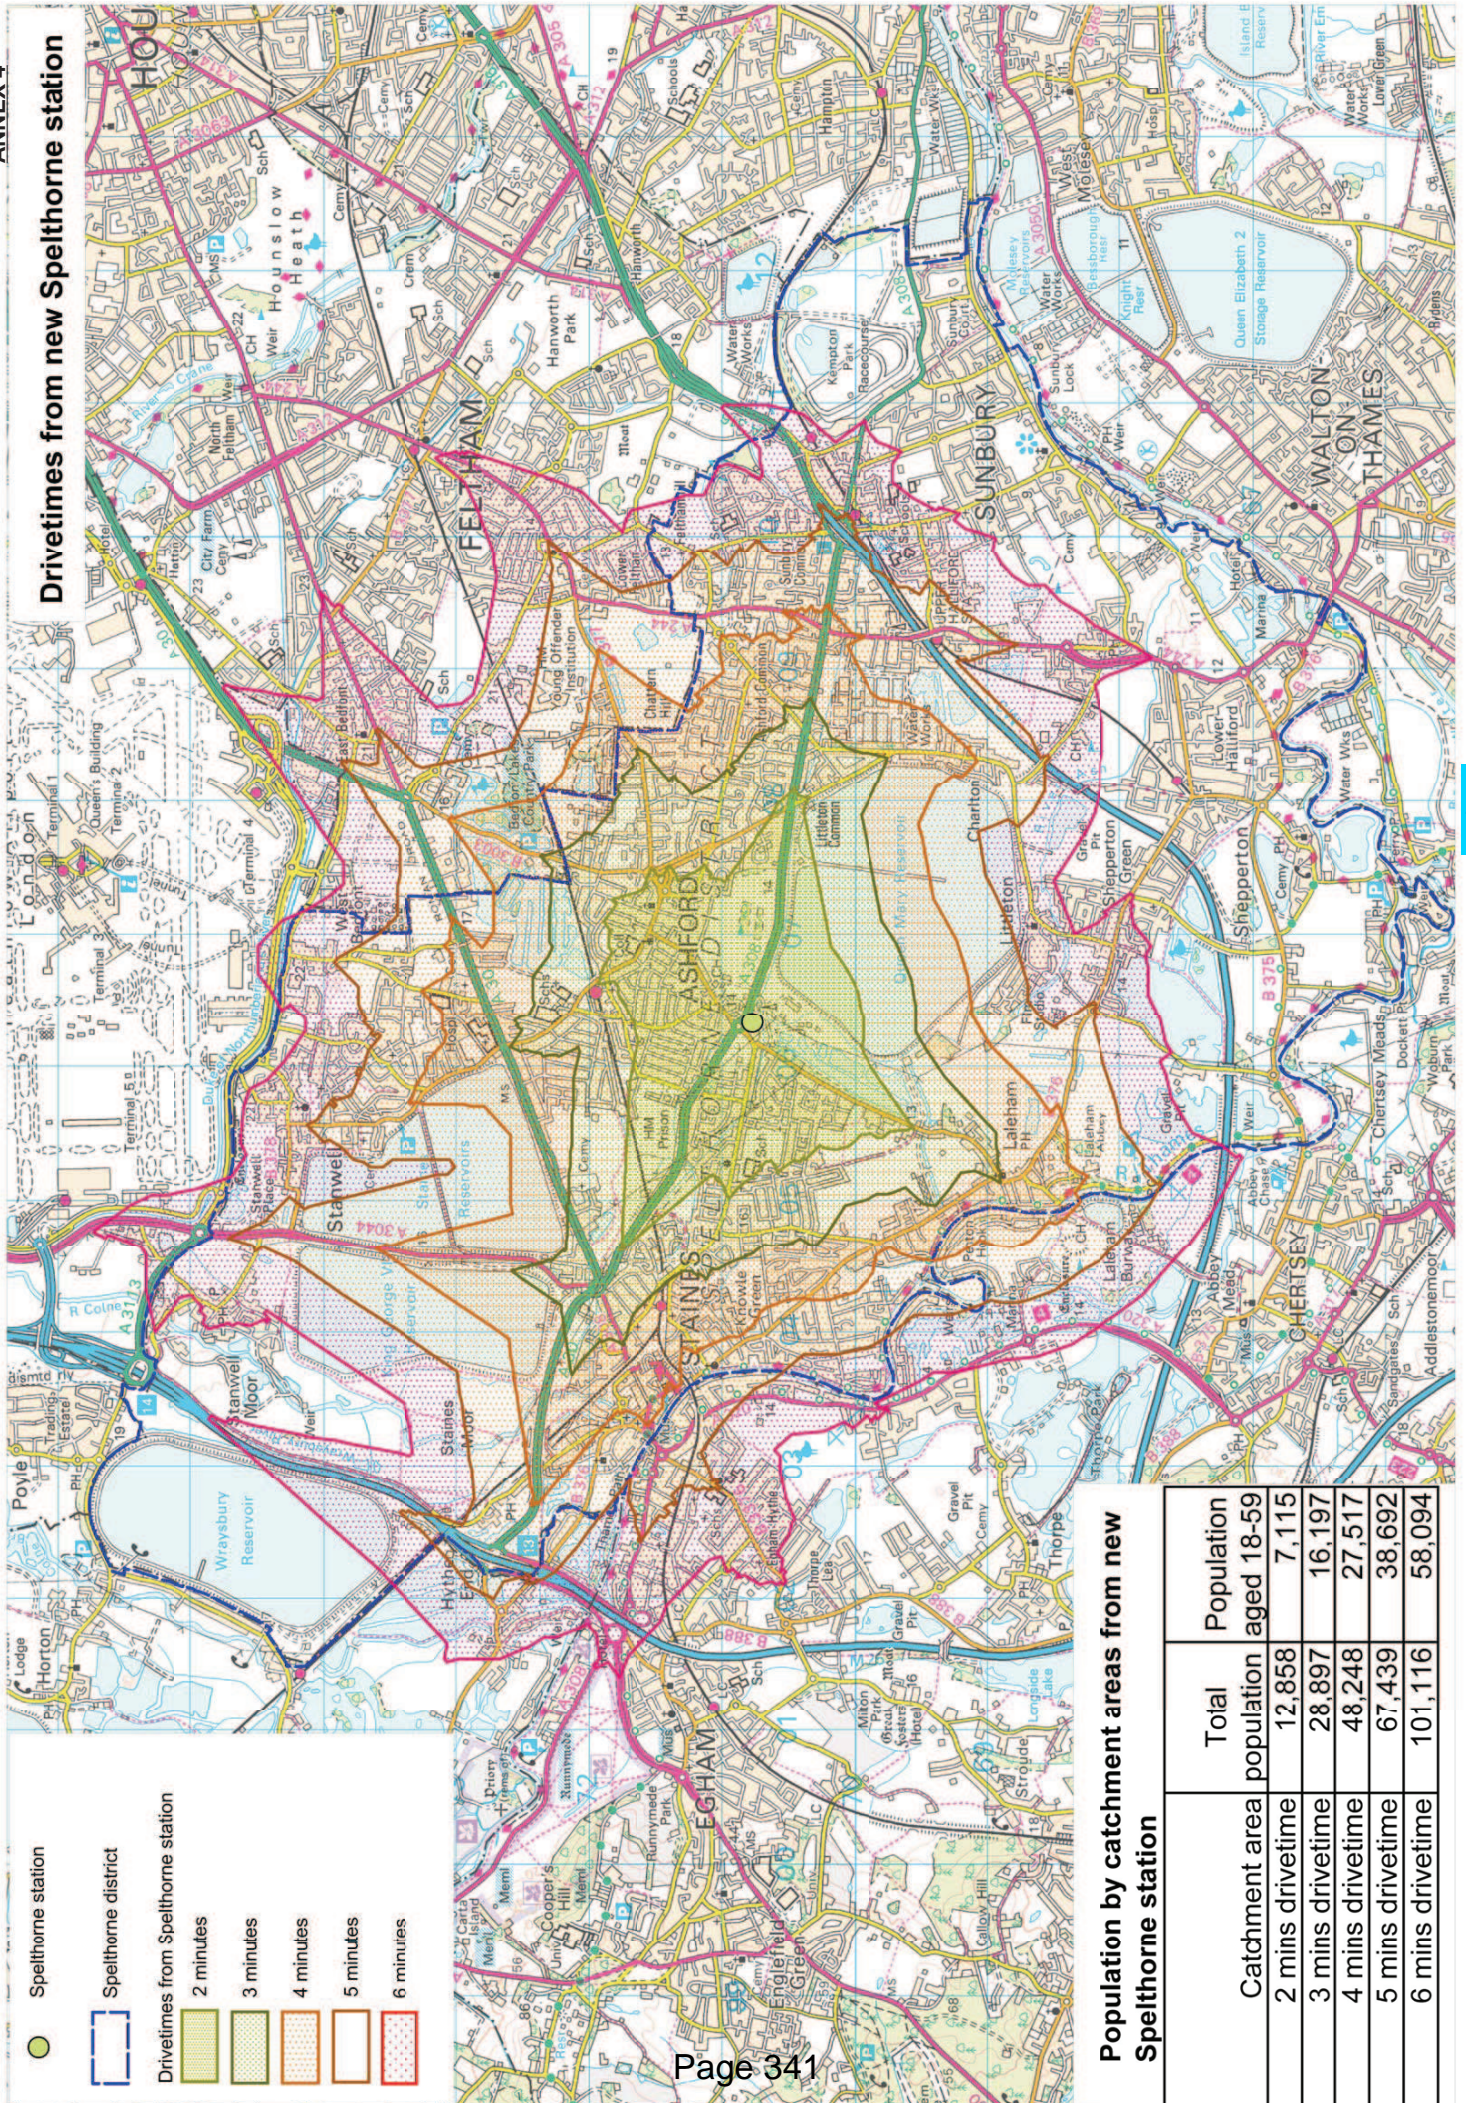

Drivetimes from new Spelthorne station

Population by catchment areas from new Spelthorne station

Catchment area	Total population	Population aged 18-59
2 mins drivetime	12,858	7,115
3 mins drivetime	28,897	16,197
4 mins drivetime	48,248	27,517
5 mins drivetime	67,439	38,692
6 mins drivetime	101,116	58,094

This page is intentionally left blank